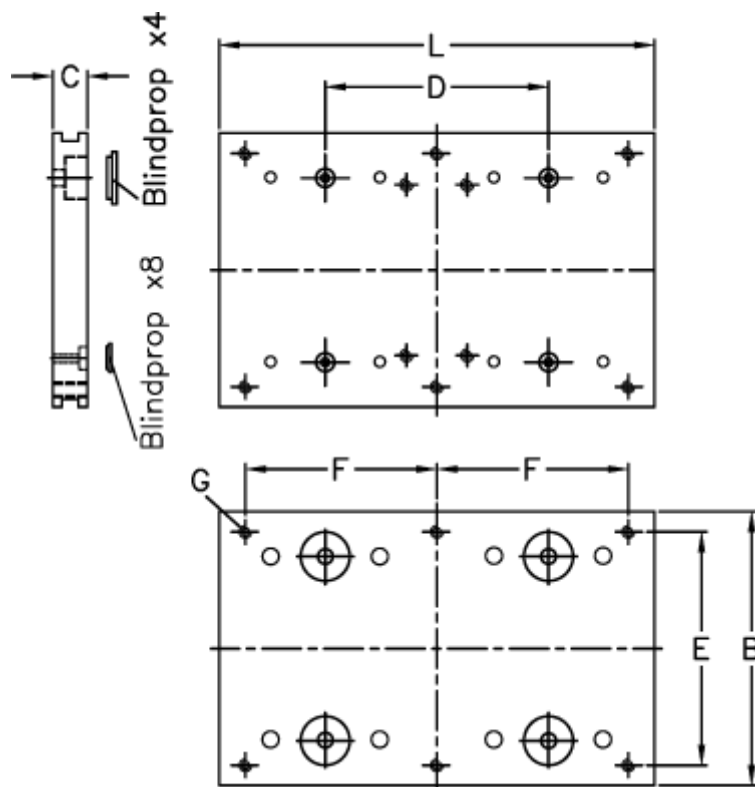

Article number: 057113020140

Description: Hepco GV3 carriage plate CP 20 18 L140

Measures

B	= 64
C	= 10.00
d	= 95
E	= 50
F	= 124
For bearing	= 18
For slide	= V/NV 20
L	= 140

Threaded hole G = 4 x M5